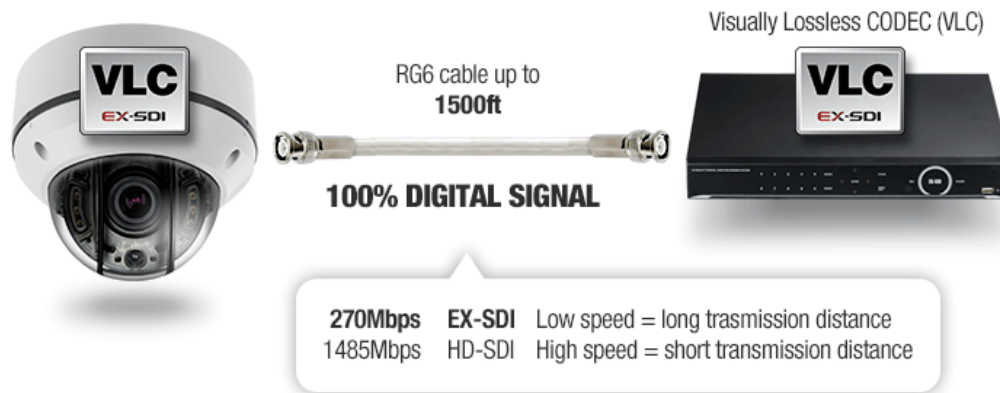

# Magic U 4K Series | 16CH Octa-brid DVR System, All-channel 4K Recording, 8 HDD slots, eSATA, 16CH Audio

Full GUI with alpha blending • Individual setting of resolution • frame rates and picture quality • Instant Replay • Digital Zoom • Mouse Control • Weekly scheduler with holiday by 10 minutes setting • Covert • Disable and Private function of cameras • Motion Detection with 576 area setting • Relay alarm output • PTZ control by RS-485 • Daylight Saving Time and Network Time Setting • Multi User Authority • Deinterlacer upon live and playback • Multi languages with full graphic • Individual Network port setting • Auto Deletion • Import and Export the configuration • Interactive setup via network • POS Interface • Mirroring

## What is Magic Technology?

Magic Technology is designed to adopt various video signal types in a single Digital Video Recorder. In other words, any past generation analog CCTV cameras you own, as well as the newest technology, EX-SDI, digital CCTV-cameras will work seamlessly with the Magic DVR. Magic technology bridges the gap between analog security and the next generation high definition digital security.

## The Secrets

EX-SDI utilize low frequency signal combine with the new VLC (Visually Lossless CODEC) technology, able to push up 99% identical image quality at more than twice the transmission distance.

## Ready for 4K

EX-SDI is built in mind of adopting 4K resolution to security. Thanks to the EX-SDI VLC feature, because of that it is possible to transmit 4K in realtime FPS over coaxial cable.