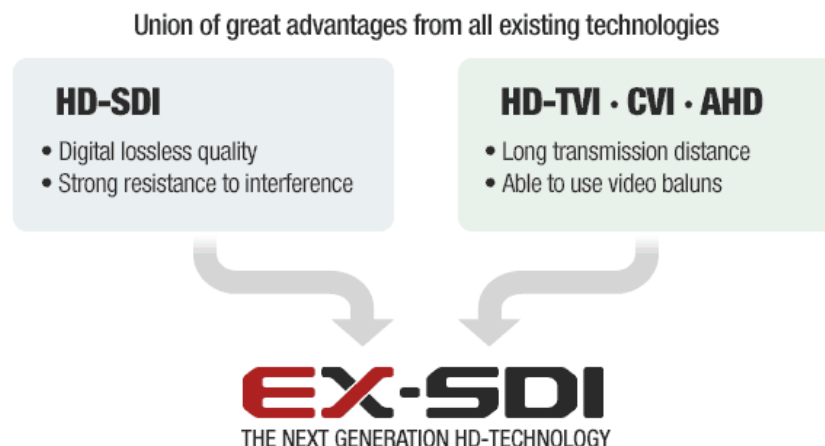

What is EX-SDI?