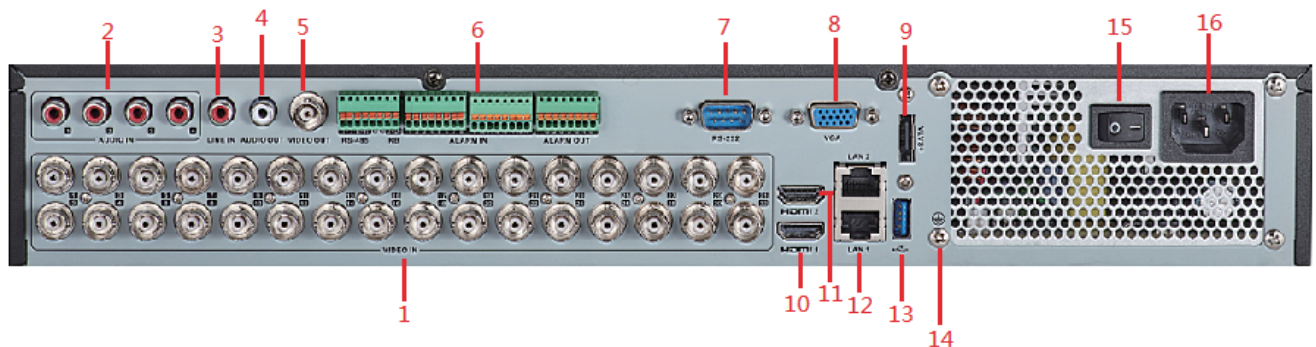

Platinum Advanced Level 32 Channel HD-TVI DVR LTD8432K-ST

Key Features:

- Support HDTV / HDCVI / AHD / CVBS / IP cameras
- Full channel recording at up to 5 MP resolution
- Up to 8 MP IP cameras input
- HDMI1/VGA output at up to 1080P, HDMI2 output at up to 4K (3840 × 2160) resolution
- Supporting RAID 0, RAID 1, RAID 5, RAID 6 and RAID 10 storage scheme

Rear Panel:

- | | | |
|--|--------------------------------------|--------------------------------|
| 1. Video In | 7. RS-232 Serial Interface | 13. USB Interface |
| 2. Audio In, RCA Connector | 8. VGA Interface | 14. GND |
| 3. Line In | 9. eSATA Interface | 15. Power Switch |
| 4. Audio Out | 10. HDMI1 Interface | 16. 100 to 240 VAC Power Input |
| 5. Video Out | 11. HDMI2 Interface | |
| 6. RS-485 Serial Interface, Keyboard Interface, Alarm In and Alarm Out | 12. LAN1 and LAN2 Network Interfaces | |