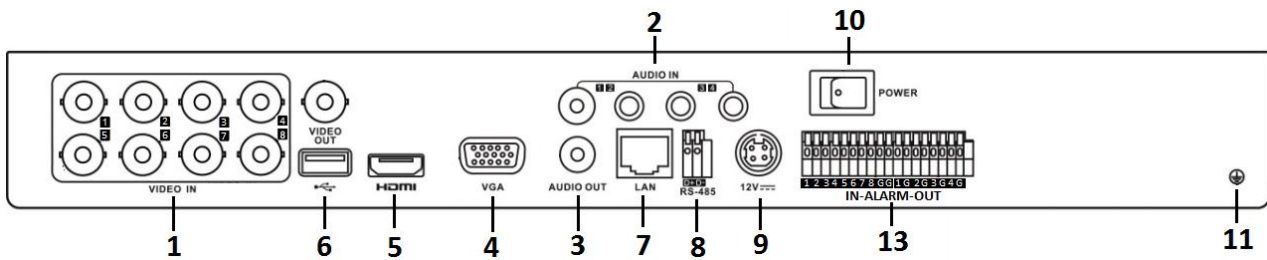

Physical Interfaces

Index	Description	Index	Description
1	VIDEO IN	8	RS-485 Serial Interface
2	AUDIO IN, RCA Connector	9	12 VDC Power Input
3	AUDIO OUT, RCA Connector	10	Power Switch
4	VGA Interface	11	GND
5	HDMI Interface	12	VIDEO OUT
6	USB Interface	13	Alarm In/Out
7	LAN Network Interface