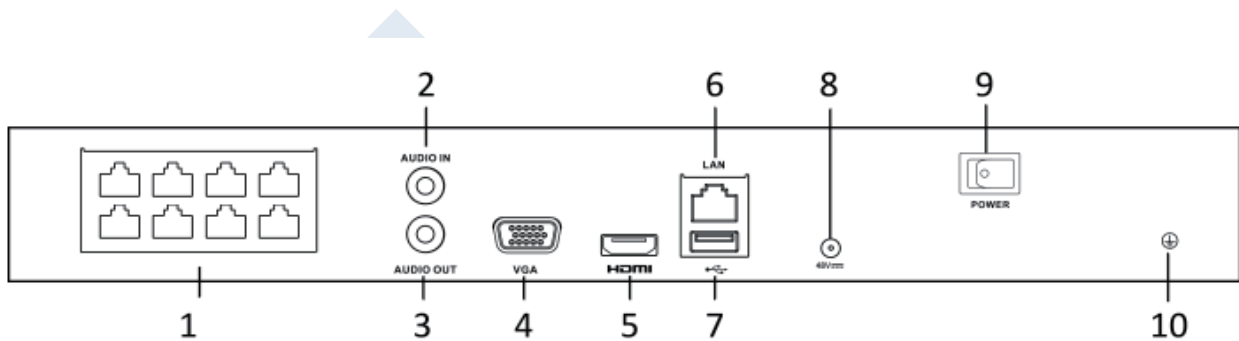

Platinum Professional Level 8 Channel NVR 1U

LTN8708Q1-P8

Video/Audio Input	
IP video Input	8-ch
Two-way audio input	1-ch, RCA (2.0 Vp-p, 1kΩ)
Network	
Incoming bandwidth	80 Mbps
Outgoing bandwidth	80Mbps
Video/Audio Output	
Recording resolution	8 MP/6 MP/5 MP/4 MP/3 MP/1080p/UXGA/720p/VGA/4CIF/DCIF/ 2CIF/CIF/QCIF
HDMI output	4K (3840 × 2160)/30Hz, 1920 × 1080p/60Hz, 1600 × 1200/60Hz, 1280 × 1024/60Hz, 1280 × 720/60Hz, 1024 × 768/60Hz
VGA output	1920 × 1080p/60Hz, 1280 × 1024/60Hz, 1280 × 720/60Hz, 1024 × 768/60Hz
Audio output	1-ch, RCA (Linear, 1kΩ)
Decoding	
Decoding format	H.265/H.265+/H.264/H.264 Zip+/MPEG4
Recording resolution	8 MP/6 MP/5 MP/4 MP/3 MP/1080p/UXGA/720p/VGA/4CIF/DCIF/ 2CIF/CIF/QCIF
Synchronous playback	8-ch
Capability	1-ch @ 8 MP / 4-ch @ 1080p
Hard Disk	
SATA	1 SATA interfaces for 1 HDDs
Capacity	Up to 6TB for each disk
External Interface	
Network Interface	1 RJ-45 10 /100 /1000 Mbps self-adaptive Ethernet interface
Network protocols	TCP/IP, DHCP, PT CLOUD, DNS, DDNS, NTP, IP Portal, SMTP, NFS, iSCSI, UPnP™, HTTPS
USB Interface	2 × USB 2.0
PoE	
Interface	8, RJ-45 10/100 Mbps self-adaptive Ethernet interfaces
Max. Power	≤ 75W
Supported standard	IEEE 802.3 af/at
GENERAL	
Power Supply	48V DC
Power	≤ 90W
Consumption	≤ 10W (without enabling PoE)
Working Temperature	14° F - 131° F (-10° C ~ +55° C)
Working Humidity	10% - 90%
Casing	1U chassis
Dimensions (WxDxH)	315 × 240 × 48mm (12.4 × 9.4 × 1.9 inch)
Weight	≤ 1 kg (2.2 lb)