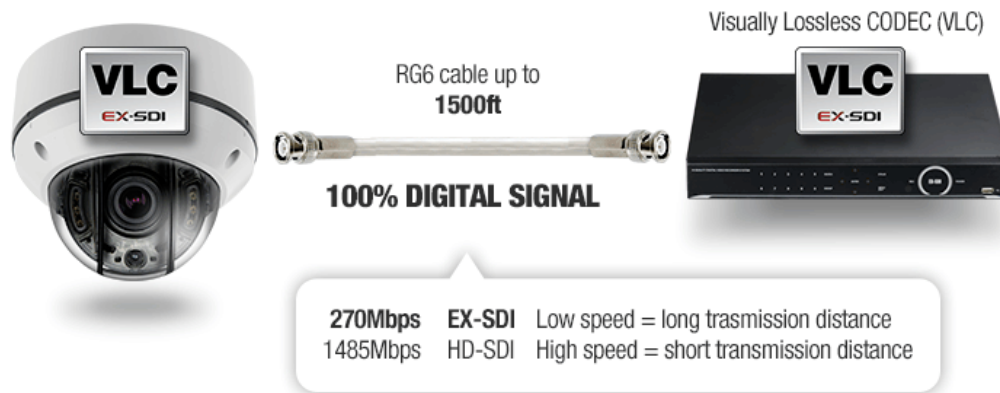

EX-SDI / HD-SDI 1080P EYEBALL IR Dome Camera with Vari-focal Lens - Premium

1/2.8" CMOS • 2.8~12mm Vari-focal Mega-Pixel Lens • 36 IR LED • True Day & Night (ICR) • DNR (Digital Noise Reduction) • Defog • Digital WDR • EX-SDI • HD-SDI selectable • Balun compatible

EX-SDI
THE NEXT GENERATION HD-TECHNOLOGY

EX-SDI / HD-SDI 1080P EYEBALL IR Dome Camera with Vari-focal Lens - Premium

The Secrets

EX-SDI utilize low frequency signal combine with the new VLC (Visually Lossless CODEC) technology, able to push up 99% identical image quality at more than twice the transmission distance.

Ready for 4K

EX-SDI is built in mind of adopting 4K resolution to security. Thanks to the EX-SDI VLC feature, because of that it is possible to transmit 4K in realtime FPS over coaxial cable.

Backward Compatibility

EX-SDI Magic series will work with any HD-SDI cameras. Just like the Magic series once were compatible with their predecessors' technologies

Video Balun compatible

UTP cable is another option to transmit EX-SDI video signal in order to reduce cable cost. Specialized video balun for EX-SDI is required. (sold separately)