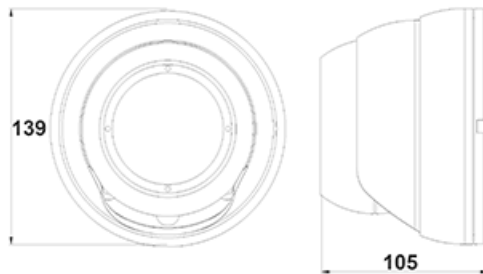

SPECIFICATIONS

Effective Pixels:	2.0Mega Pixels
Built-in Lens:	2.8 ~ 12mm Vari-focal Mega Pixel Lens
Signal System:	PAL/NTSC
Horizontal Resolution	PAL:1920 × 1080P 25F/S NTSC:1920 × 1080P 30F/S
Sync. System:	Internal Sync.
Sensor Area:	5.42mm × 3.41mm

DIMENSIONS

unit : mm