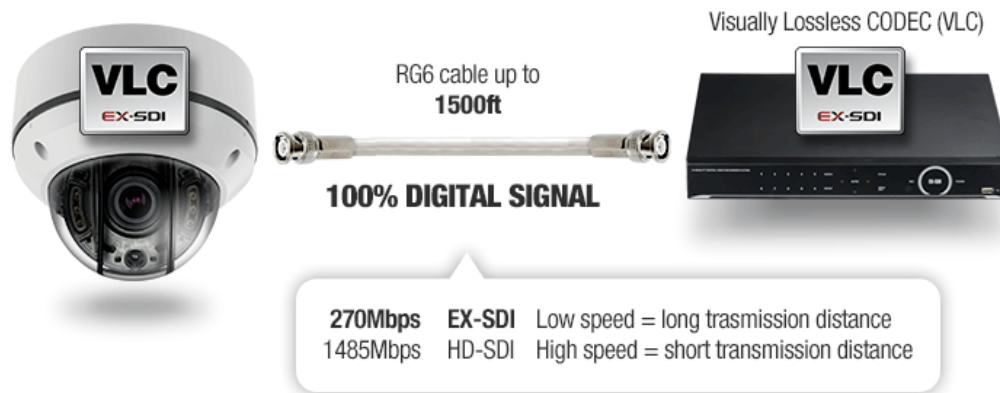

# EX-SDI Outdoor Bullet / 2MP(1080p) / IP66 / 42 IR / 2.8~12mm Lens / Defog / 3DDNR / ICR / DC 12V

1/2.7" 2Mega Pixel Sensor • EX-SDI 1080P High Definition • 2.8-12mm Mega Pixel Lens • IR Bullet • IR Cut Filter • 42pcs IR Leds • EX-SDI output • switch on HD-SDI Output

## The Secrets

EX-SDI utilize low frequency signal combine with the new VLC (Visually Lossless CODEC) technology, able to push up 99% identical image quality at more than twice the transmission distance.

## Ready for 4K

EX-SDI is built in mind of adopting 4K resolution to security. Thanks to the EX-SDI VLC feature, because of that it is possible to transmit 4K in realtime FPS over coaxial cable.

## Video Balun compatible

UTP cable is another option to transmit EX-SDI video signal in order to reduce cable cost. Specialized video balun for EX-SDI is required. (sold separately)