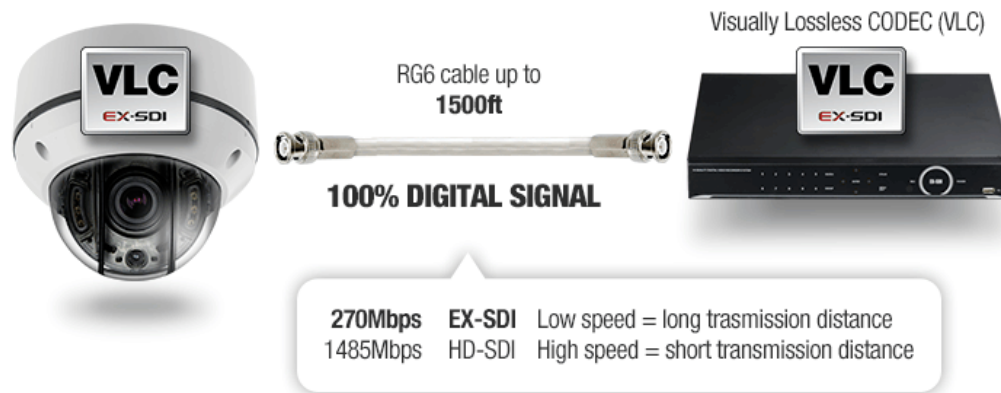

Magic U Series | 16CH Octa-brid DVR System, 4K Output, 8 HDD slots, eSATA, 16CH Audio, 4MP EX-SDI/HD-TVI Support

What is Magic Technology?

Magic Technology is designed to adopt various video signal types in a single Digital Video Recorder. In other words, any past generation analog CCTV cameras you own, as well as the newest technology, EX-SDI, digital CCTV-cameras will work seamlessly with the Magic DVR. Magic technology bridges the gap between analog security and the next generation high definition digital security.

What is EX-SDI?

Magic U Series | 16CH Octa-brid DVR System, 4K Output, 8 HDD slots, eSATA, 16CH Audio, 4MP EX-SDI/HD-TVI Support

The Secrets

EX-SDI utilize low frequency signal combine with the new VLC (Visually Lossless CODEC) technology, able to push up 99% identical image quality at more than twice the transmission distance.

Ready for 4K

EX-SDI is built in mind of adopting 4K resolution to security. Thanks to the EX-SDI VLC feature, because of that it is possible to transmit 4K in realtime FPS over coaxial cable.

Backward Compatibility

EX-SDI Magic series will work with any HD-SDI cameras. Just like the Magic series once were compatible with their predecessors' technologies

Video Balun compatible

UTP cable is another option to transmit EX-SDI video signal in order to reduce cable cost. Specialized video balun for EX-SDI is required. (sold separately)