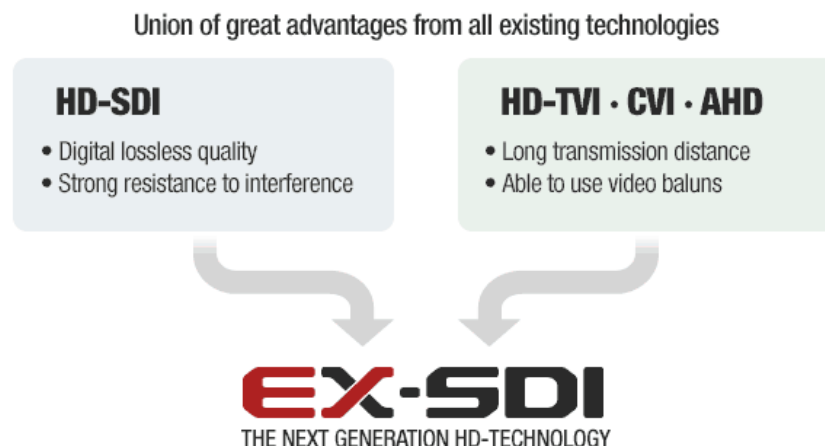

Magic U Series | 16CH Octa-brid DVR System, 4K Output, 8 HDD slots, eSATA, 16CH Audio, 4MP EX-SDI/HD-TVI Support

Full GUI with alpha blending • Individual setting of resolution • frame rates and picture quality • Instant Replay • Digital Zoom • Mouse Control • Weekly scheduler with holiday by 10 minutes setting • Covert • Disable and Private function of cameras • Motion Detection with 576 area setting • Relay alarm output • PTZ control by RS-485 • Daylight Saving Time and Network Time Setting • Multi User Authority • Deinterlacer upon live and playback • Multi languages with full graphic • Individual Network port setting • Auto Deletion • Import and Export the configuration • Interactive setup via network • POS Interface • Mirroring

Magic U Series | 16CH Octa-brid DVR System, 4K Output, 8 HDD slots, eSATA, 16CH Audio, 4MP EX-SDI/HD-TVI Support

What is Magic Technology?

Magic Technology is designed to adopt various video signal types in a single Digital Video Recorder. In other words, any past generation analog CCTV cameras you own, as well as the newest technology, EX-SDI, digital CCTV-cameras will work seamlessly with the Magic DVR. Magic technology bridges the gap between analog security and the next generation high definition digital security.

What is EX-SDI?

Magic U Series | 16CH Octa-brid DVR System, 4K Output, 8 HDD slots, eSATA, 16CH Audio, 4MP EX-SDI/HD-TVI Support

The Secrets

EX-SDI utilize low frequency signal combine with the new VLC (Visually Lossless CODEC) technology, able to push up 99% identical image quality at more than twice the transmission distance.

Ready for 4K

EX-SDI is built in mind of adopting 4K resolution to security. Thanks to the EX-SDI VLC feature, because of that it is possible to transmit 4K in realtime FPS over coaxial cable.

Backward Compatibility