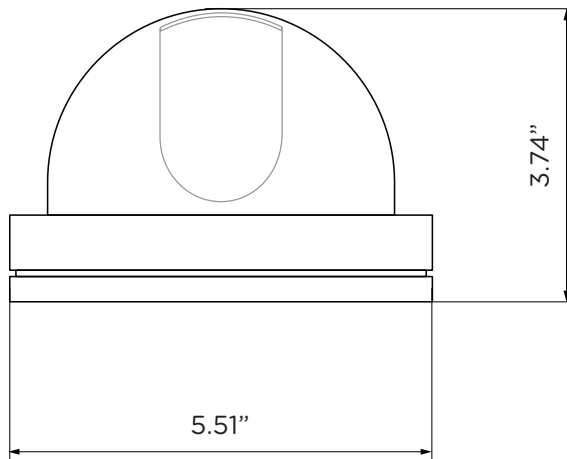

CE-954DD Dummy Dome Housing

INFO:

- CE-VFCD954 Style Housing
- Empty Housing - No Camera
- Tinted Dome
- Mounting Screws Included

DIMENSIONS:

SPECIFICATIONS:

Materials	Plastic Case w/Polycarbonate Dome
Dimensions	5.51" (Dia.) x 3.74" (H) 139.95mm (Dia.) x 94.99mm (H)
Weight	.4 lb / 181.43g