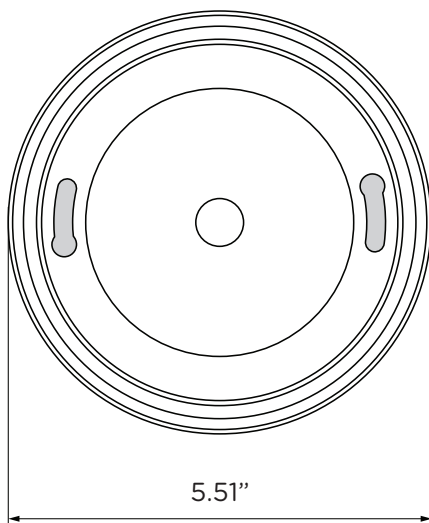

CE-954DD Dummy Dome Housing

INFO:

- CE-VFCD954 Style Housing
- Empty Housing - No Camera
- Tinted Dome
- Mounting Screws Included

DIMENSIONS:

SPECIFICATIONS:

Materials	Plastic Case w/Polycarbonate Dome
Dimensions	5.51" (Dia.) x 3.74" (H) 139.95mm (Dia.) x 94.99mm (H)
Weight	.4 lb / 181.43g