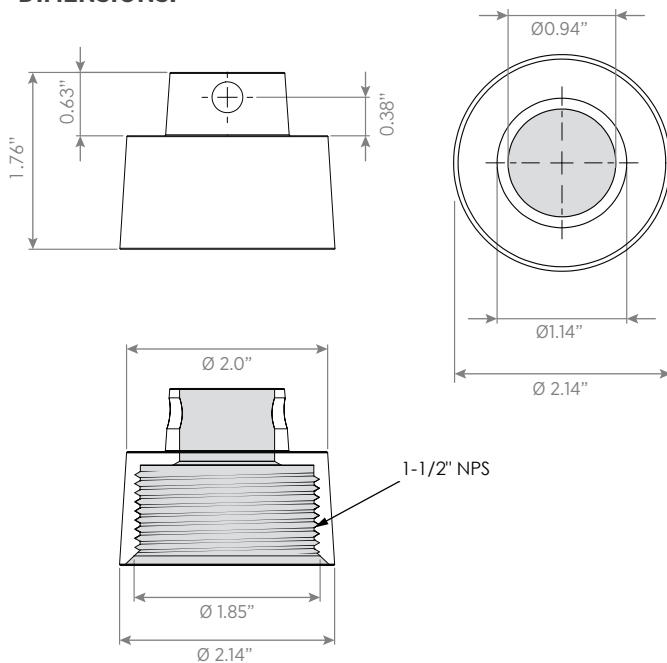

## CE-CPPA-NPS

3/4" EMT to 1-1/2" NPS Female Adapter

**Maximum Load Capacity: 10 lbs / 4.53 kgs**

### KEY FEATURES:

Adapt any camera or device with 1½" NPS male threads to a Telescoping Ceiling Mount Camera Pole.

- Installs onto a Telescoping Camera Pole\*
- Includes Mounting Hardware

*\*Telescoping Camera Pole Sold Separately*

GENERAL	
Material	Aluminum
Dimensions	2.14" (Dia) x 1.76" (H) 54.36mm (Dia) x 44.7mm (H)
Weight	0.156 lb / 0.07 kg

CAMERA POLE COMPATIBILITY	
CE-CP3W	Adjustable from 1' 3" to 2' 7" - White
CE-CP3B	Adjustable from 1' 3" to 2' 7" - Black
CE-CP6W	Adjustable from 3' to 5' 9" - White
CE-CP6B	Adjustable from 3' to 5' 9" - Black
CE-CP12W	Adjustable from 6' 2" to 11' 9" - White
CE-CP12B	Adjustable from 6' 2" to 11' 9" - Black

### DIMENSIONS:

Unit : Inches