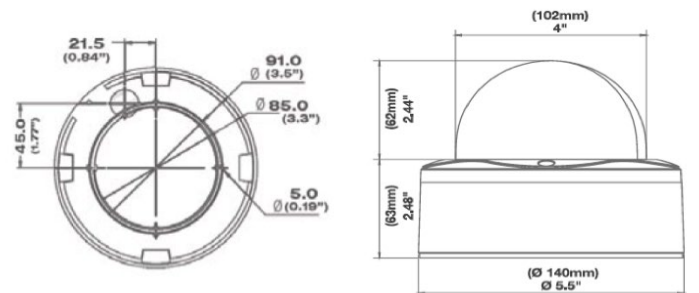

Environmental

Operating temperature	-40°C (-40°F) to +50°C (122°F) w/ Heater -20°C (-4°F) to +50°C (122°F) w/o Heater
Humidity	0% to 90% (non-condensing)
Stable image temperature	0°C (32°F) to +50°C (122°F)
Storage temperature	-40°C (-40°F) to +60°C (140°F)

Electrical

Alarm Input/Output	General purpose opto-coupled
Power Over Ethernet	PoE 802.3af, Class 2
Auxiliary Power	12-48V DC, 24V AC

Max Power Consumption (Watts DC power)

	DN	DN-H	AM/PM	AMIR/PMIR	AM-H/PM-H AMIR-H/PMIR-H
AV1255/AV2255	6.1	10.2	9.7	11.6	12.3
AV2256/AV3256	6.6	-	10.1	12.1	-
AV3255/AV5255	6.1	10.3	9.7	11.9	12.4
AV10255	-	-	-	11.6	12.3

Audio Electrical

(-A models only)

Streaming	Two-way
Compression	G.711 PCM 8 kHz
Input/output	Microphone in or line in / line output

IR Illuminator

(-IR models only)

24 pcs 850nm LEDs / 15 meter IR distance (max) / 40° IR angle
No external power required

Power Consumption	2.28 W Max
Switch	On: 4°C (32.9°F), Off: 6.5°C (43.7°F)
Total PoE Solution	No external power requirement

Mechanical

Casing	Die-cast aluminum chassis with 4" polycarbonate dome bubble
	IP66 weather proof standard Vandal resistant, IK-10 rated
Gimbal	Easily adjustable 3-axis camera gimbal w/360° pan, 90° tilt and 360° z-axis
Total Unit	Unit Ø 5.5" (140mm) x 4.9" H (125mm)
Dimensions	Packaged 8" W (203mm) x 7.5" L (190mm) x 6" H (152mm)
	Unit 2.25 lbs (1.02kg)
Weight	Packaged 2.85 lbs (1.27kg)

Accessory

SV-JBA	Junction Box Adapter
SV-EBA	Electrical Box Adapter
MD-PMA	Pole Mount Adapter
MD-CRMA	Corner Mount Adapter
MD-WMT2	Wall Mount (Fit 1.5" NPT)
MD-CMT	Ceiling Mount (Fit 1.5" NPT)
MD-FMA	Flush Mount Adapter
MD-CAP	Wall Mount Cap Only w/ 1.5" NPT