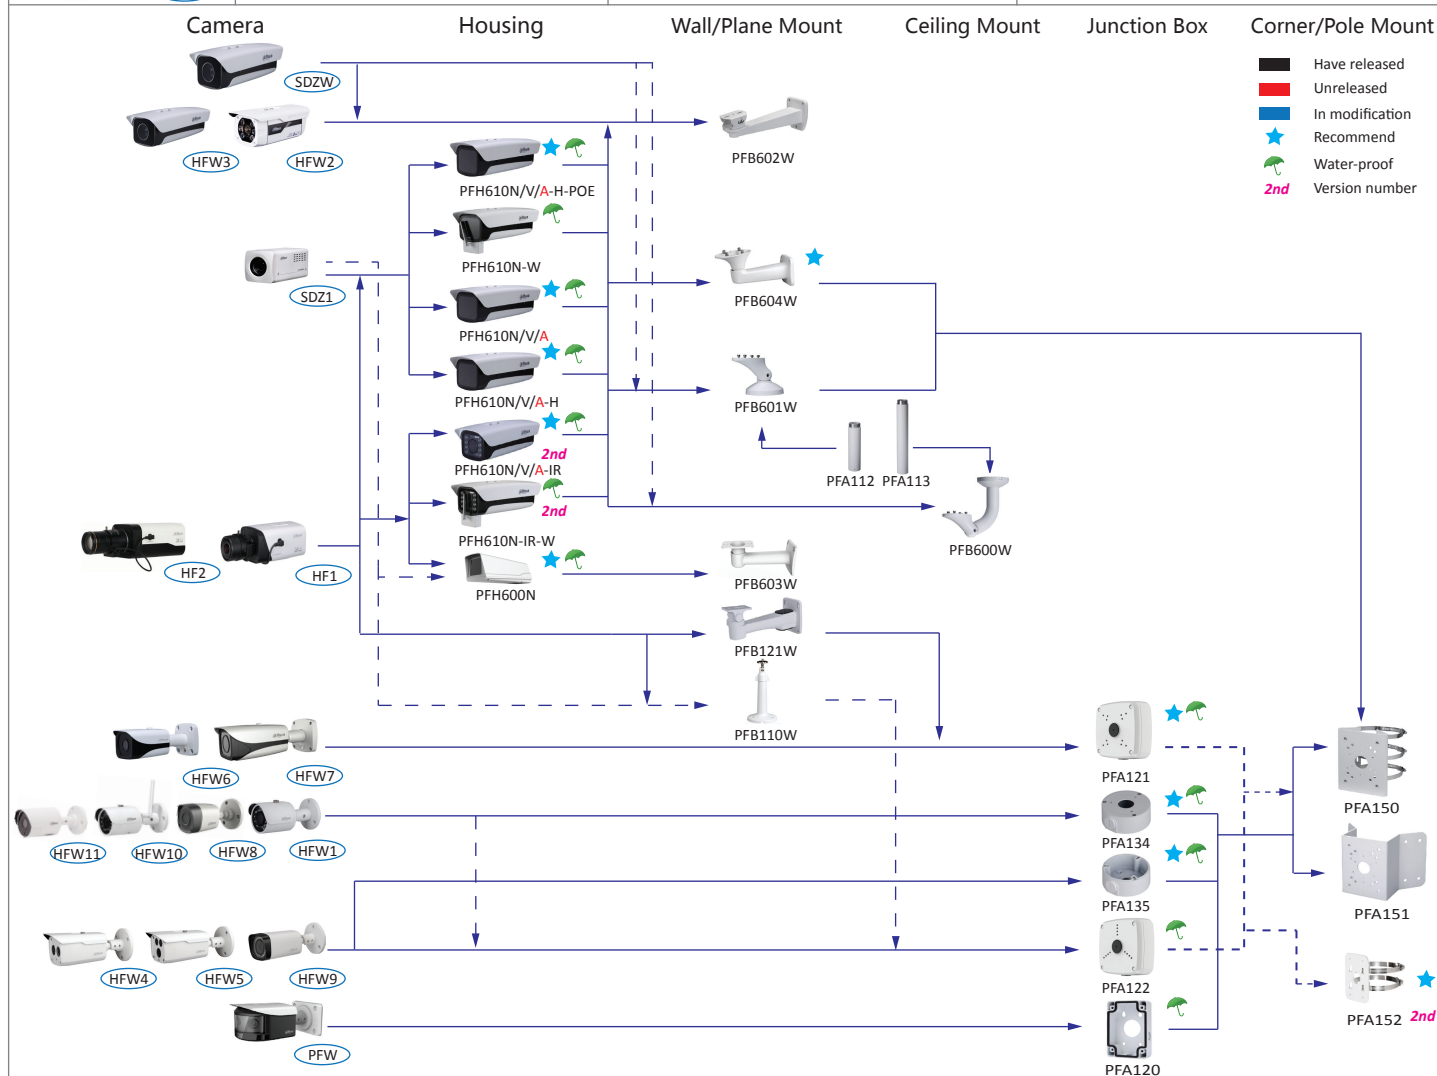

Selection of box cameras

Shape	Analog	HDCVI	Network
			HFW1120/1320S-W
		HFW1000/1100/1200/1220SL	
	FW181G	HFW1000/1100/1200/1220S, HFW2120/2220/2221/2401S	HFW1120/1220/1320/1420S, HFW4221/4231/4421/4431S
		HF3220/3231E	HF5121/5221/5421E, HF8281/8331/8630/81200/81230E
			HF8231/8232/8630F
			HFW5100/5200-IRA
			HFW5221E-Z-IRA-4747
		HFW1100/1200/1220/2120/2220B	HFW4221/4421B(-AS), HFW4231/4431B-AS
		HFW1100/1200/1220D, HFW2120/2220/2221/2401D	HFW4221/4421D(-AS), HFW4231/4431D-AS
	FW181I	HFW2120/2220/2221/2401E	HFW4221/4421E, HFW4231/4431/4830E-S
		HFW3220/3231E-Z	HF5121/5221/5231/5421/5431/5830/8231/8281/8331/81200/81230E-Z, HFW5200E-Z12
	FW181R	HFW1000/1100/1200/1220R, HFW1000/1100/1200/1220RM	
	FW181R-VF	HFW1100/1200/2120/2220R-VF, HFW2120/2220R-Z, HFW2221R-Z-IRE6	HFW2101/2121/2201/2221/2421R-ZS/VFS, HFW2120/2220/2320R-ZS/VFS-IRE6
			PFW8601/8801
		SDZ1020/2020/2030S-N	
		SDZW1020/2030S-N	

Selection of dome cameras

Shape	Analog	HDCVI	Network
HDB1			HDB4231/4431C-AS, EB5400/5500
HDB2			HDB4100/4200/4300F-PT
HDW1	DW181E	HDW2120/2220/2221S	HDW1120/1220/1320S
HDW2		HDW1000/1100/1200/1220M, HDW2120/2220/2221/2401M	HDW4221/4231/4421/4431M
HDW3	DW181R-VF	HDW1100/1200/2120/2220R-VF	
HDW4	DW181R	HDW1000/1100/1200/1220R	
HDW5		HDW2120/2220/2221E	HDW4221/4421E(-AS)
HDW6		HDW2401EM, HDW1100/1200/1220/2221EM(-A)	HDW4221/4231/4421/4431/4830EM-AS
HDW7		HDW2120/2220/2221R-Z	HDW2121/2221/2320/2421R-ZS
HDBW1			HDB(W)8281-Z
HDBW2		HDBW3231E-Z	HDBW5121/5221/5231/5421/5431/5830/8231/8331/81200/81230E-Z
HDBW3		HDBW3220E-Z	
HDBW4		HDBW1100/1200/2120/2220/2221E	HDBW1120/1220/1320/1420E, HDBW4221/4421E(-AS), HDBW4231/4431/4830E-AS
HDBW5			HDBW1120/1320E-W
HDBW6	DBW181R-VF	HDBW1100/1200/2120/2220R-VF, HDBW2120/2220/2221R-Z	HDBW2121/2221/2320/2421R-ZS/VFS
HDBW7	DBW183H MW183H	HDBW2120/2220/2221F, HDBW2120/2220F-M	HDBW4221/4421F(-AS/M), HDBW4231/4431F-AS/M, HDBW4221F-W
EB1			EBW8600/81200, EBW8600-IVC