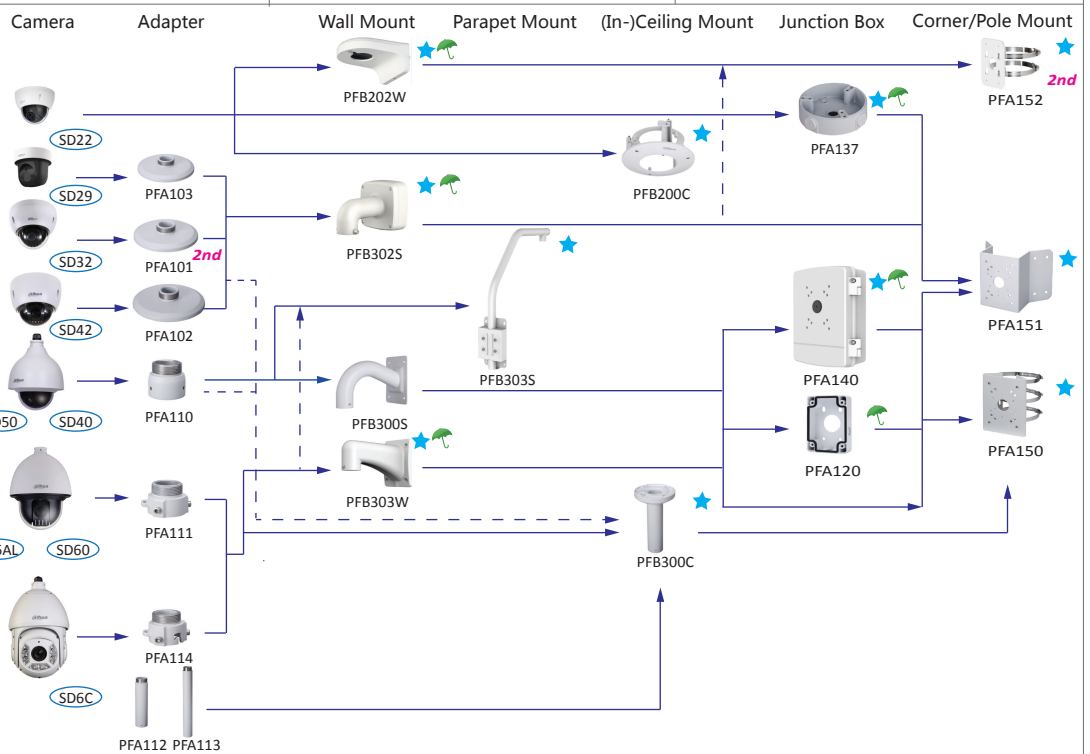

Selection of PTZ dome cameras

Shape	PTZ Dome		
	Analog	HDCVI	Network
SD22		SD22204I-GC	SD22204T-GN(-W)
SD29			SD29204T-GN(-W)
SD32			SD32203S-HN
SD42	SD4223/23C-H	SD42112/212I-HC	SD42212T-HN
SD40	SD4023/23C-H	SD40112/212I-HC	SD40212T-HN
SD50		SD50120/131/220/225/230I-HC	SD50120/220/230T-HN, SD50131/225/230/430U-HNI
SD49		SD49225/131I-HC	SD49212/220/225T-HN
SD59	SD5923C-H	SD59112/120/131/212/220/225/230I-HC	SD59120/220/230T-HN, SD59131/225/230/430U-HNI
SD6AE			SD6AE230F-HNI, SD6AE230UA-HNI, SD6AE530U-HNI, SD6AE240/830V-HNI
SD6AL			SD6AL230F-HNI, SD6AL240-HNI, SD6AL230UA-HNI, SD6AL230F-HNI-IR, SD6AL830V-HNI
SD60		SD60131/225/230I-HC	SD60120/220/230T-HN, SD60131/225/230/430U-HNI
SD6C	SD6C23C-H	SD6C120/220/230I-HC	SD6C120/220/230T-HN, SD6C230/430U-HNI
SD65F			SD65F230F-HNI

- Have released
- Unreleased
- In modification
- ★ Recommend
- ☂ Water-proof
- 2nd Version number