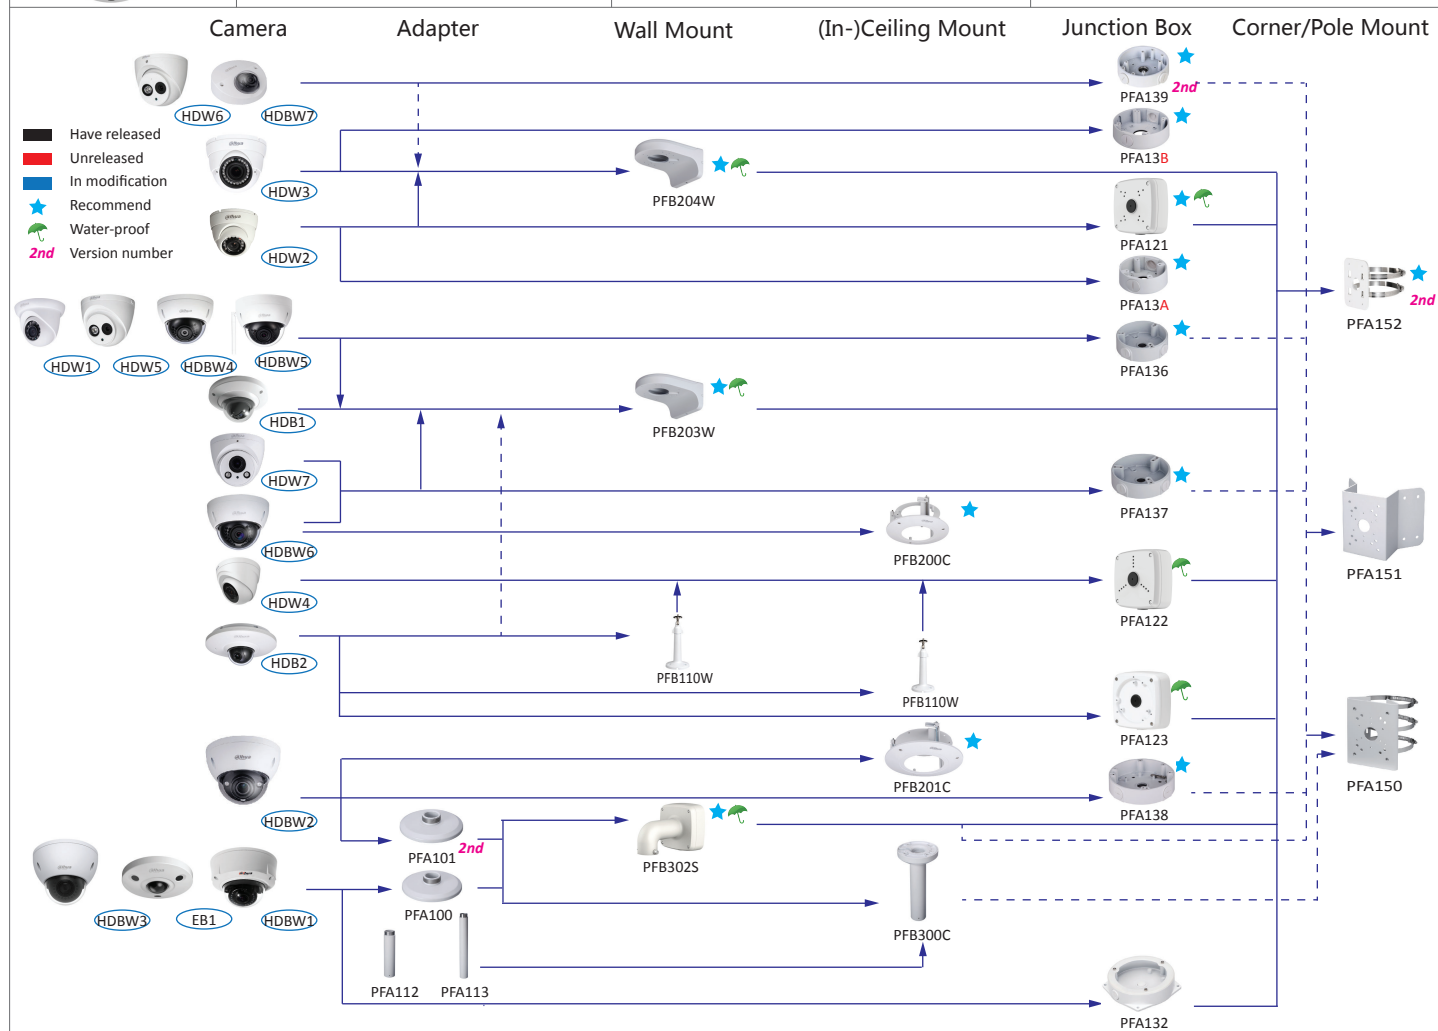

Selection of box cameras

Shape	Analog	HDCVI	Network
			HFW1120/1320S-W
		HFW1000/1100/1200/1220SL	
	FW181G	HFW1000/1100/1200/1220S, HFW2120/2220/2221/2401S	HFW1120/1220/1320/1420S, HFW4221/4231/4421/4431S
		HF3220/3231E	HF5121/5221/5421E, HF8281/8331/8630/81200/81230E
			HF8231/8232/8630F
			HFW5100/5200-IRA
			HFW5221E-Z-IRA-4747
		HFW1100/1200/1220/2120/2220B	HFW4221/4421B(-AS), HFW4231/4431B-AS
		HFW1100/1200/1220D, HFW2120/2220/2221/2401D	HFW4221/4421D(-AS), HFW4231/4431D-AS
	FW181I	HFW2120/2220/2221/2401E	HFW4221/4421E, HFW4231/4431/4830E-S
		HFW3220/3231E-Z	HF5121/5221/5231/5421/5431/5830/8231/8281/8331/81200/81230E-Z, HFW5200E-Z12
	FW181R	HFW1000/1100/1200/1220R, HFW1000/1100/1200/1220RM	
	FW181R-VF	HFW1100/1200/2120/2220R-VF, HFW2120/2220R-Z, HFW2221R-Z-IRE6	HFW2101/2121/2201/2221/2421R-ZS/VFS, HFW2120/2220/2320R-ZS/VFS-IRE6
			PFW8601/8801
		SDZ1020/2020/2030S-N	
		SDZW1020/2030S-N	

Selection of dome cameras

Shape	Analog	HDCVI	Network
HDB1			HDB4231/4431C-AS, EB5400/5500
HDB2			HDB4100/4200/4300F-PT
HDW1	DW181E	HDW2120/2220/2221S	HDW1120/1220/1320S
HDW2		HDW1000/1100/1200/1220M, HDW2120/2220/2221/2401M	HDW4221/4231/4421/4431M
HDW3	DW181R-VF	HDW1100/1200/2120/2220R-VF	
HDW4	DW181R	HDW1000/1100/1200/1220R	
HDW5		HDW2120/2220/2221E	HDW4221/4421E(-AS)
HDW6		HDW2401EM, HDW1100/1200/1220/2221EM(-A)	HDW4221/4231/4421/4431/4830EM-AS
HDW7		HDW2120/2220/2221R-Z	HDW2121/2221/2320/2421R-ZS
HDBW1			HDB(W)8281-Z
HDBW2		HDBW3231E-Z	HDBW5121/5221/5231/5421/5431/5830/8231/8331/81200/81230E-Z
HDBW3		HDBW3220E-Z	
HDBW4		HDBW1100/1200/2120/2220/2221E	HDBW1120/1220/1320/1420E, HDBW4221/4421E(-AS), HDBW4231/4431/4830E-AS
HDBW5			HDBW1120/1320E-W
HDBW6	DBW181R-VF	HDBW1100/1200/2120/2220R-VF, HDBW2120/2220/2221R-Z	HDBW2121/2221/2320/2421R-ZS/VFS
HDBW7	DBW183H MW183H	HDBW2120/2220/2221F, HDBW2120/2220F-M	HDBW4221/4421F(-AS/M), HDBW4231/4431F-AS/M, HDBW4221F-W
EB1			EBW8600/81200, EBW8600-IVC